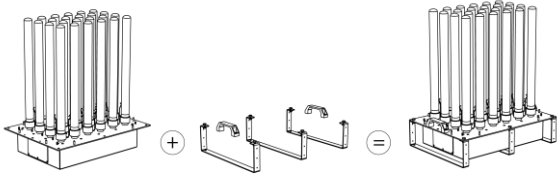

Floor Standing Mounting Combinations

IM24-xx and IM24-OBF = Floor Standing