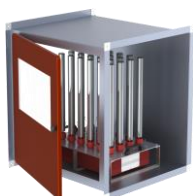

Base System IM24-xxx

IM24-xxx Base System

Included are 24 VTN-F Tubes as standard equipment.

-xxx: Power connector and Control unit equipment to choose

Example illustration: System mounted in an air-duct as slide-in

Example illustration: System mounted standing in an air-duct

IM24-xxx Power Connector & Controller

-C1

C14 socket ; Error Indicator; Switch ; Fuse Box

-C1C

C14 socket ; Error Indicator; Switch ; Fuse Box ; Connector for Error signals