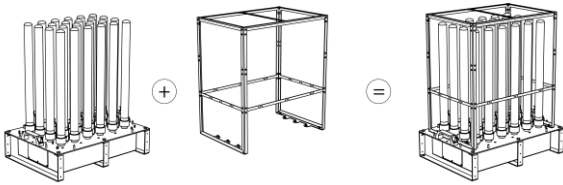

Mount Options Order Numbers

IM24-OBF	IM-24-1Z-01
IM24-OMF	IM-24-1Z-02
IM24-OSF	IM-24-1Z-03
IM24-OBP	IM-24-1Z-04

Mounting Options

IM24-OBF

Set with Foot holder and Handles for installing the System on the floor in Air-Duct or Air Handling Unit

IM24-OMF

Set with Mount Frame for installing the System outside (slide-in) of an Air-Duct or Air Handling Unit.

IM24-OSF

Safety Frame
Mandatory with IM24-OMF
Optional with IM24-OBF

IM24-OBP

Blind-Plate with Handles
To cover slide-in mount place during system taken out for maintenance ...

Floor Standing Mounting Combinations

IM24-xx and IM24-OBF = Floor Standing

Floor Standing with Option IM24-OSF

Outer Panel Mounting (Slide-In) Combinations

IM24-xx and IM24-OMF with IM24-OSF Must be ordered together